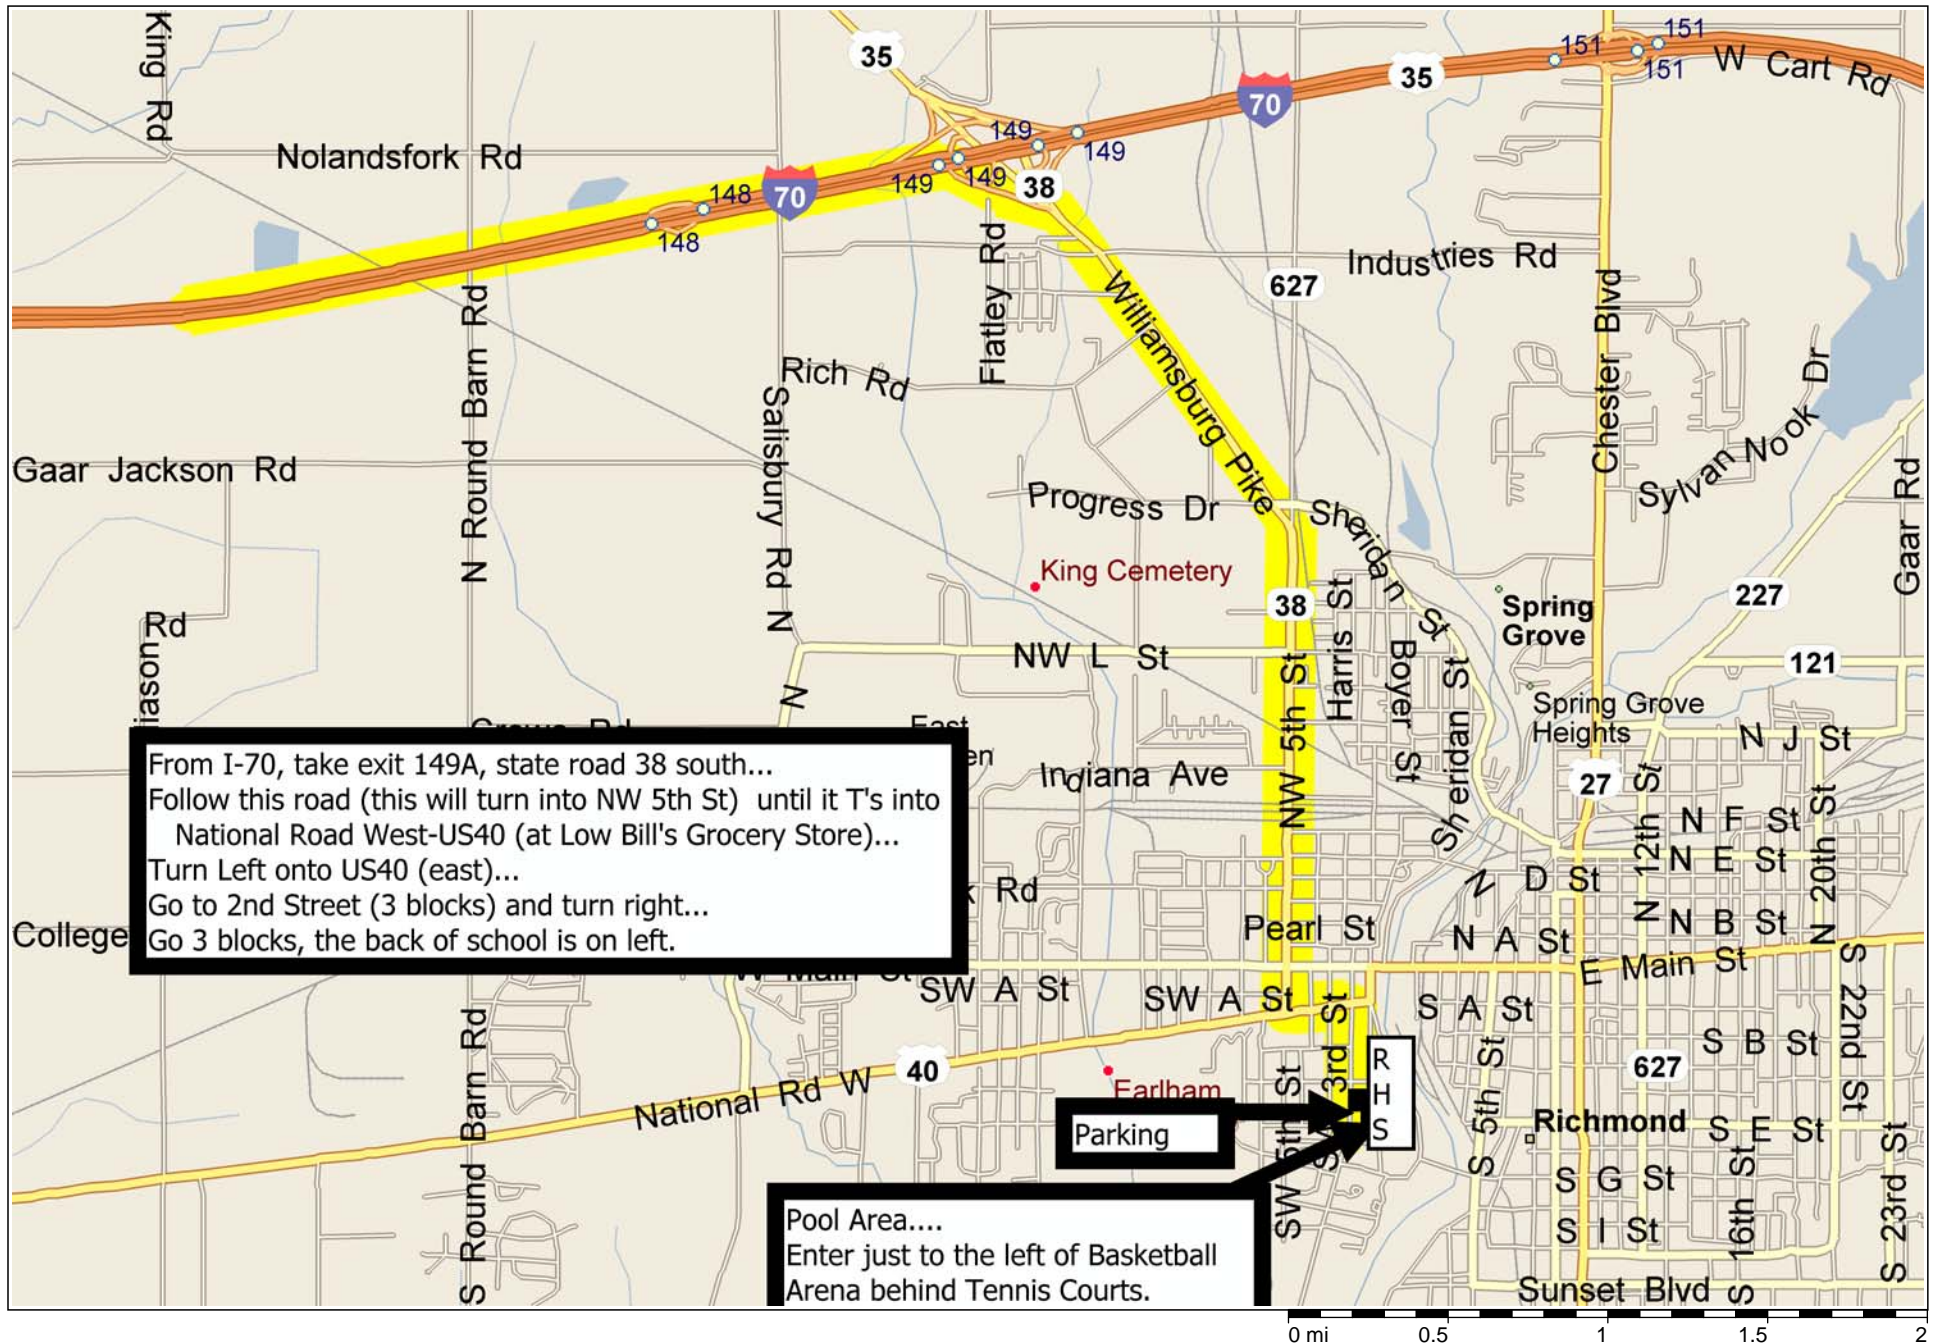

RHS Pool

From I-70, take exit 149A, state road 38 south...
Follow this road (this will turn into NW 5th St) until it T's into
National Road West-US40 (at Low Bill's Grocery Store)...
Turn Left onto US40 (east)...
Go to 2nd Street (3 blocks) and turn right...
Go 3 blocks, the back of school is on left.

Parking

Pool Area....
Enter just to the left of Basketball
Arena behind Tennis Courts.