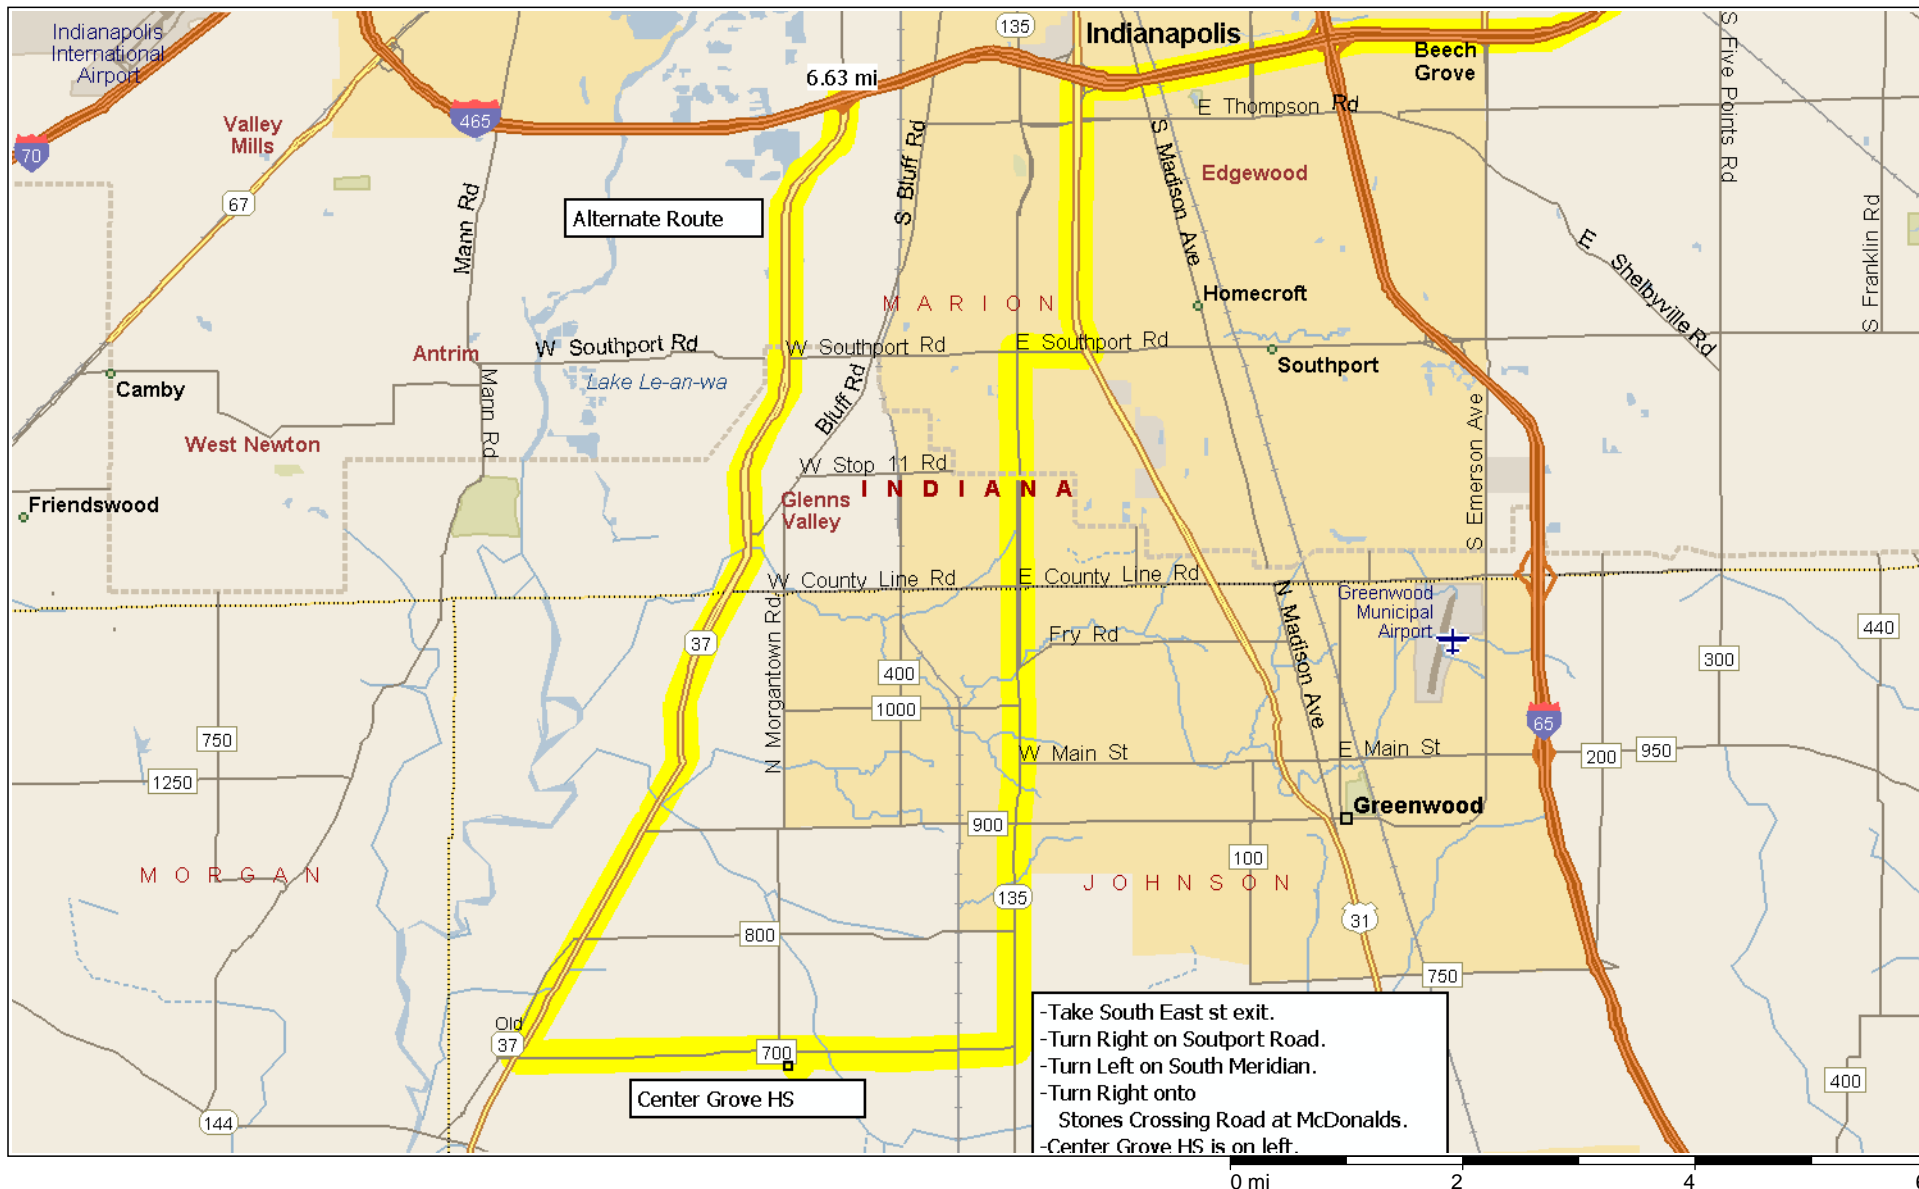

Center Grove HS

Alternate Route

Center Grove HS

- Take South East st exit.
- Turn Right on Soutport Road.
- Turn Left on South Meridian.
- Turn Right onto Stones Crossing Road at McDonalds.
- Center Grove HS is on left.

Center Grove HS

Center Grove HS