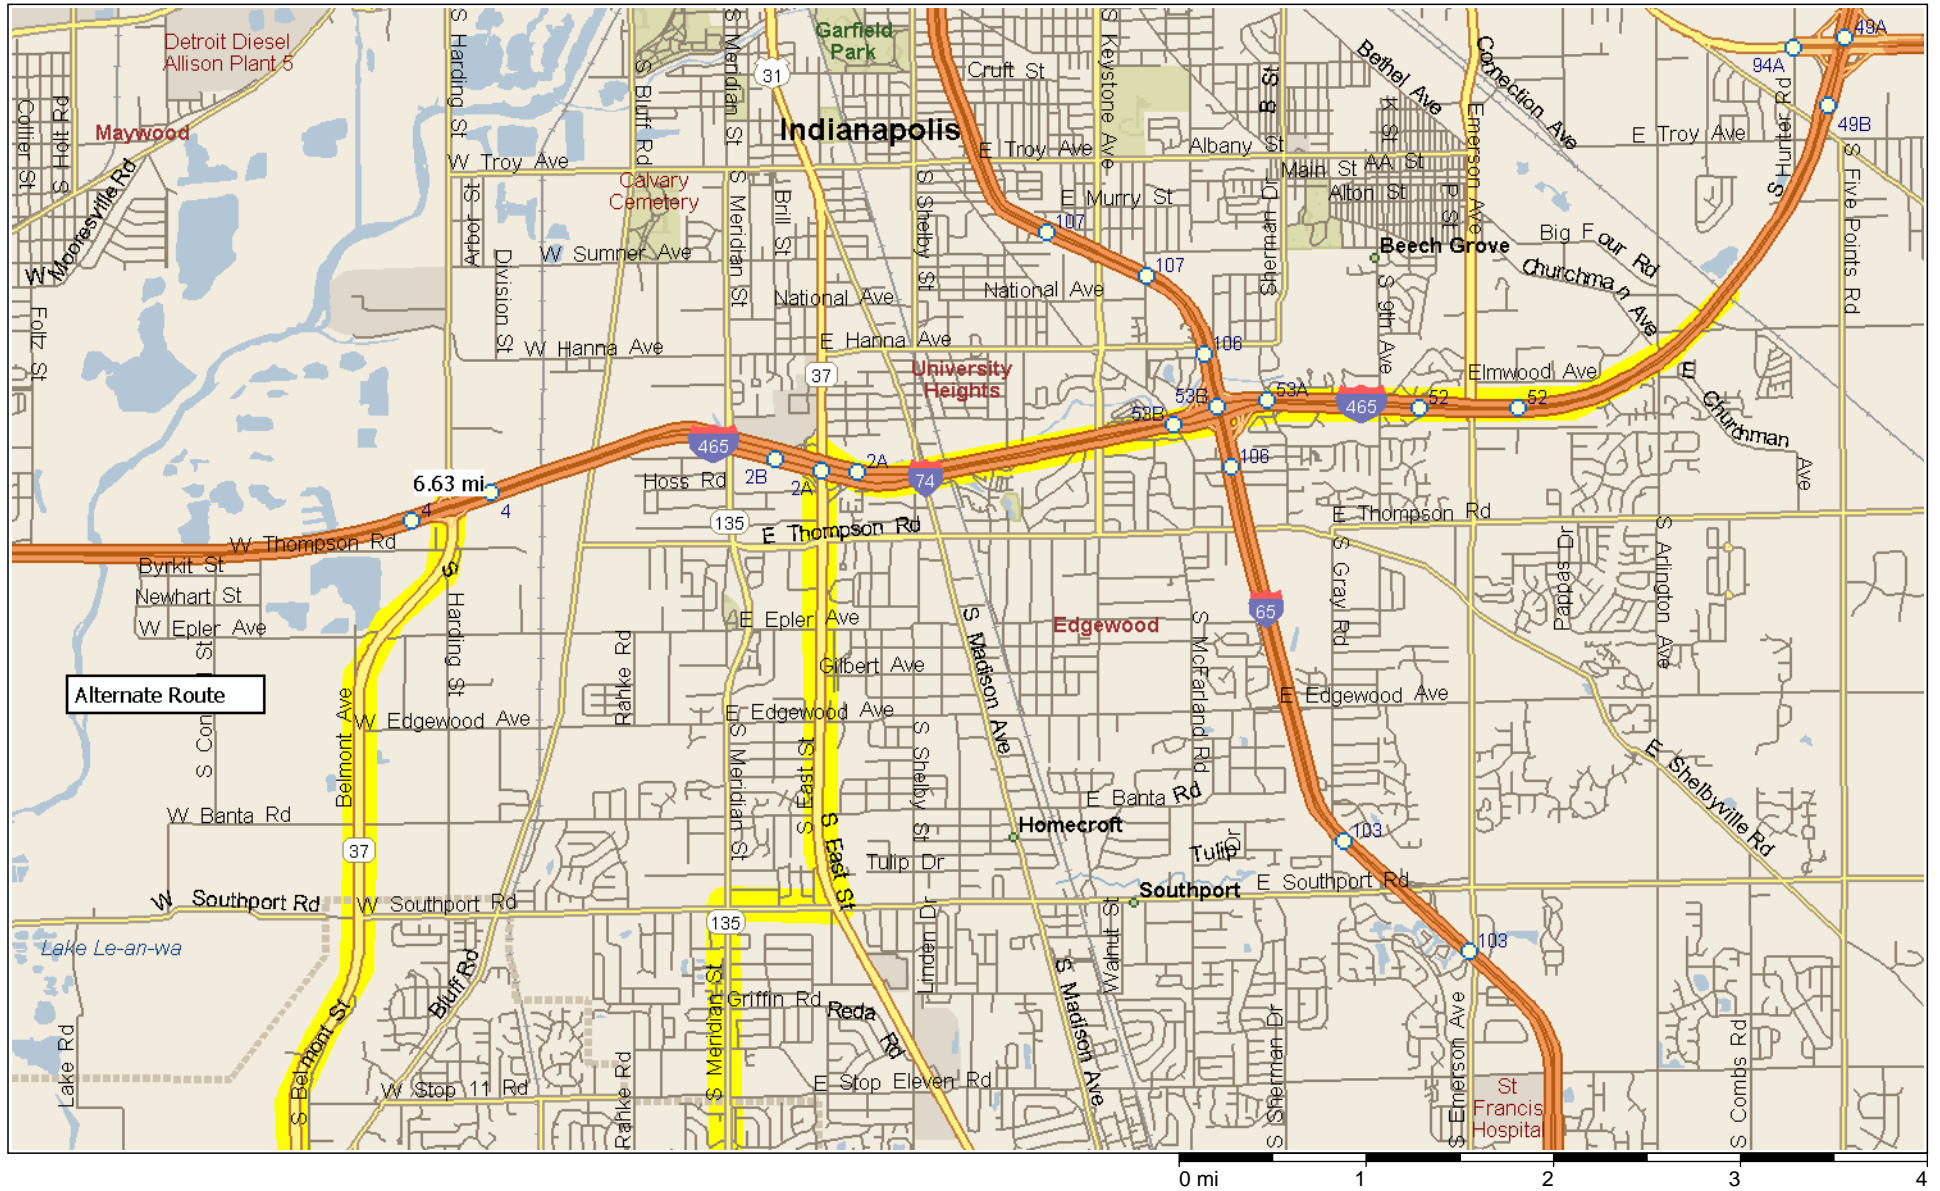

Center Grove HS

Alternate Route

Center Grove HS

- Take South East st exit.
- Turn Right on Soutport Road.
- Turn Left on South Meridian.
- Turn Right onto Stones Crossing Road at McDonalds.
- Center Grove HS is on left.

Center Grove HS

Center Grove HS